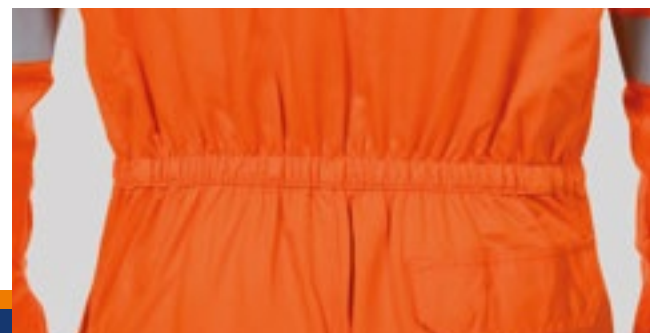

These garments are designed for prolonged use throughout the day, and are recommended for operators working on or close to live electrical installations.

AFCOM10 clothing are suitable for use in explosive atmospheres (ATEX).

Description

- **Coverall**
High collar, double non metallic zip fastener with flap closed by press studs, elasticated waist, kneepad pockets, adjustable cuffs, retroreflective tapes
- **Pockets**
1 chest pocket, 2 waist pockets, 1 rule pocket and 1 rear pocket with flap closed by press studs

USER BENEFITS

- Double zip fastener on the entire length of the garment : easy to put on even over regular clothing
- Garments free of metal
- Reflective tapes to keep the operator visible in all conditions
- Excellent wear and tear resistance
- Coverall available in 3 different colours

EN ISO 11612

EN ISO 11611

EN 1149-5

EN 13034

High collar and double non-metallic zip fastener

Elasticated waist

Reference	Description	Sizes
AFCOM10-OR	Orange arc flash overalls class 1, ATPV 10 cal/cm ²	XS to 3XL
AFCOM10-BL	Blue arc flash overalls class 1, ATPV 10 cal/cm ²	XS to 3XL
AFCOM10-GR	Grey arc flash coverall class 1, ATPV 10 cal/cm ²	XS to 3XL